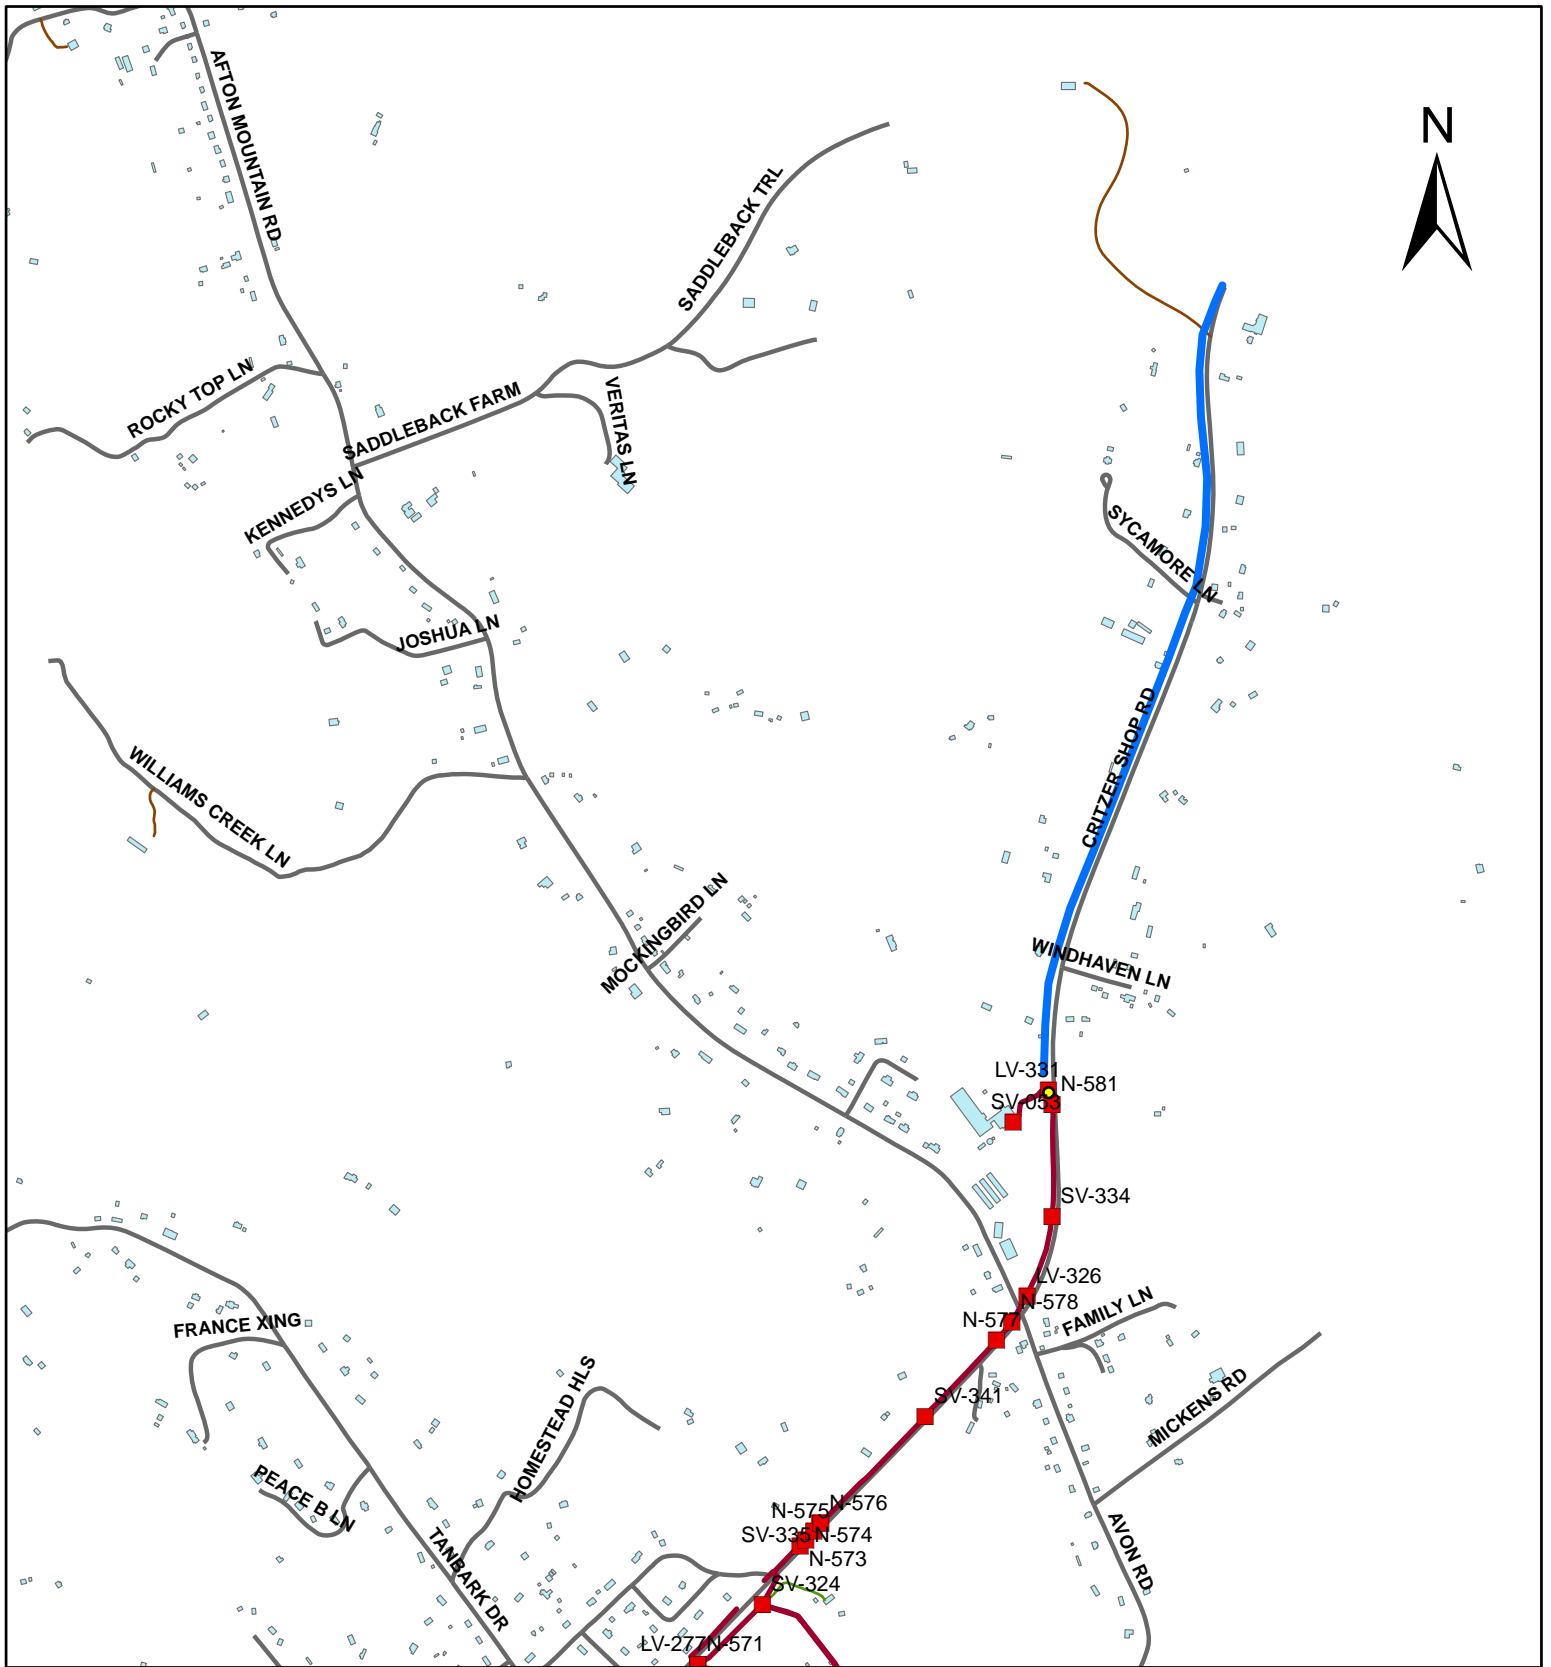

Legend

- Proposed Fiber Route 1 (29,500 feet)
- FiberRoute_Nelson

Nelson County Proposed Fiber Routes

Page 1 of 3

November 4, 2014

1 inch = 3,300 feet

Legend

- Proposed Fiber Route 2 (5,600 feet)
- FiberRoute_Nelson

Nelson County Proposed Fiber Routes

Legend

- Proposed Fiber Route 3 (7,500 feet)
- FiberRoute_Nelson

Nelson County Proposed Fiber Routes