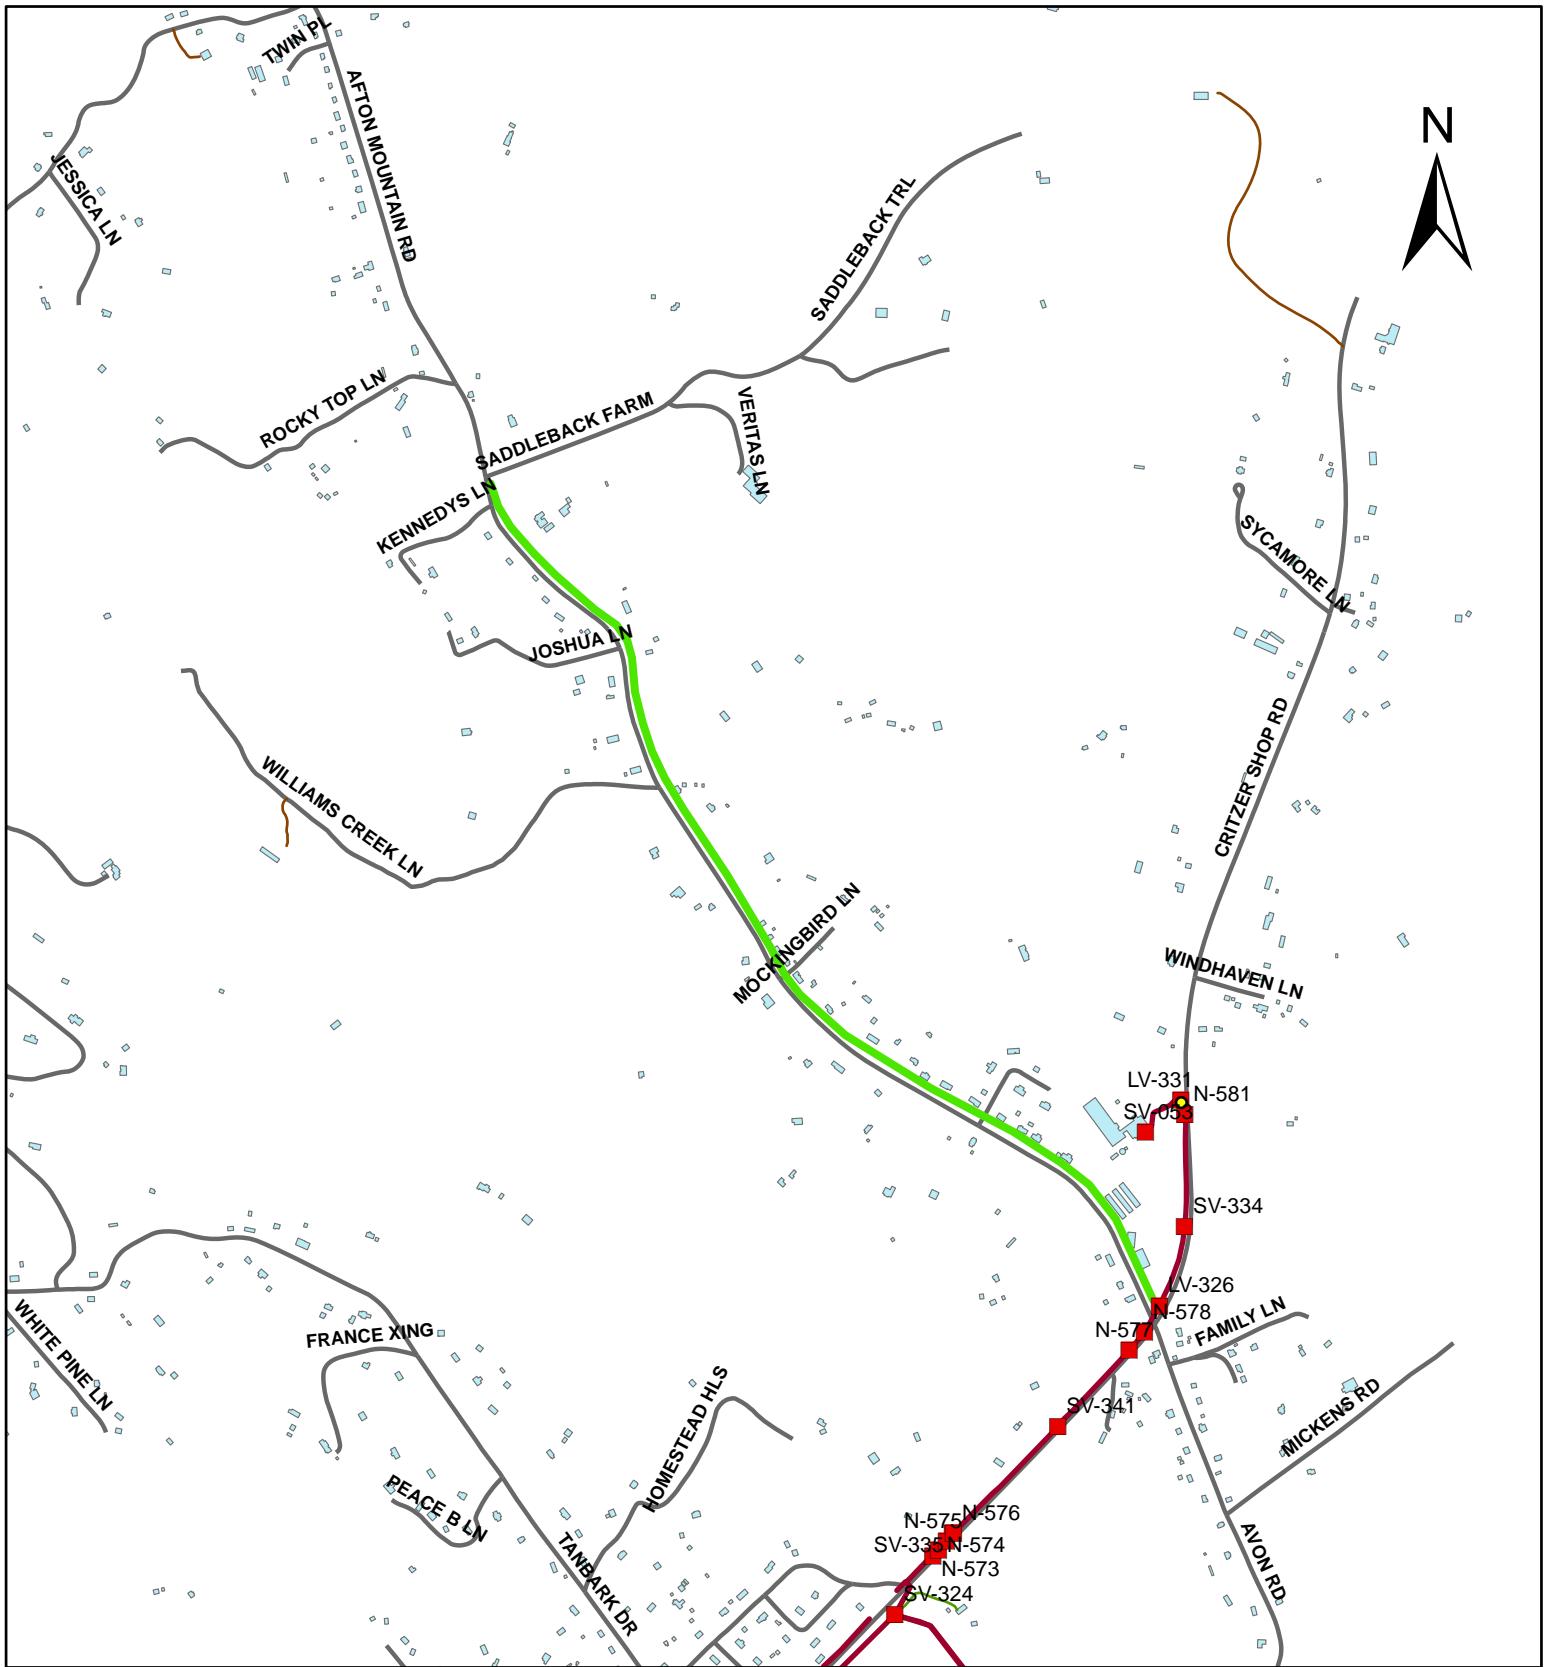

Legend

- Proposed Fiber Route 1 (29,500 feet)
- FiberRoute_Nelson

Nelson County Proposed Fiber Routes

Page 1 of 3

November 4, 2014

1 inch = 3,300 feet

Legend

- Proposed Fiber Route 2 (5,600 feet)
- FiberRoute_Nelson

Nelson County Proposed Fiber Routes

Legend

- Proposed Fiber Route 3 (7,500 feet)
- FiberRoute_Nelson

Nelson County Proposed Fiber Routes