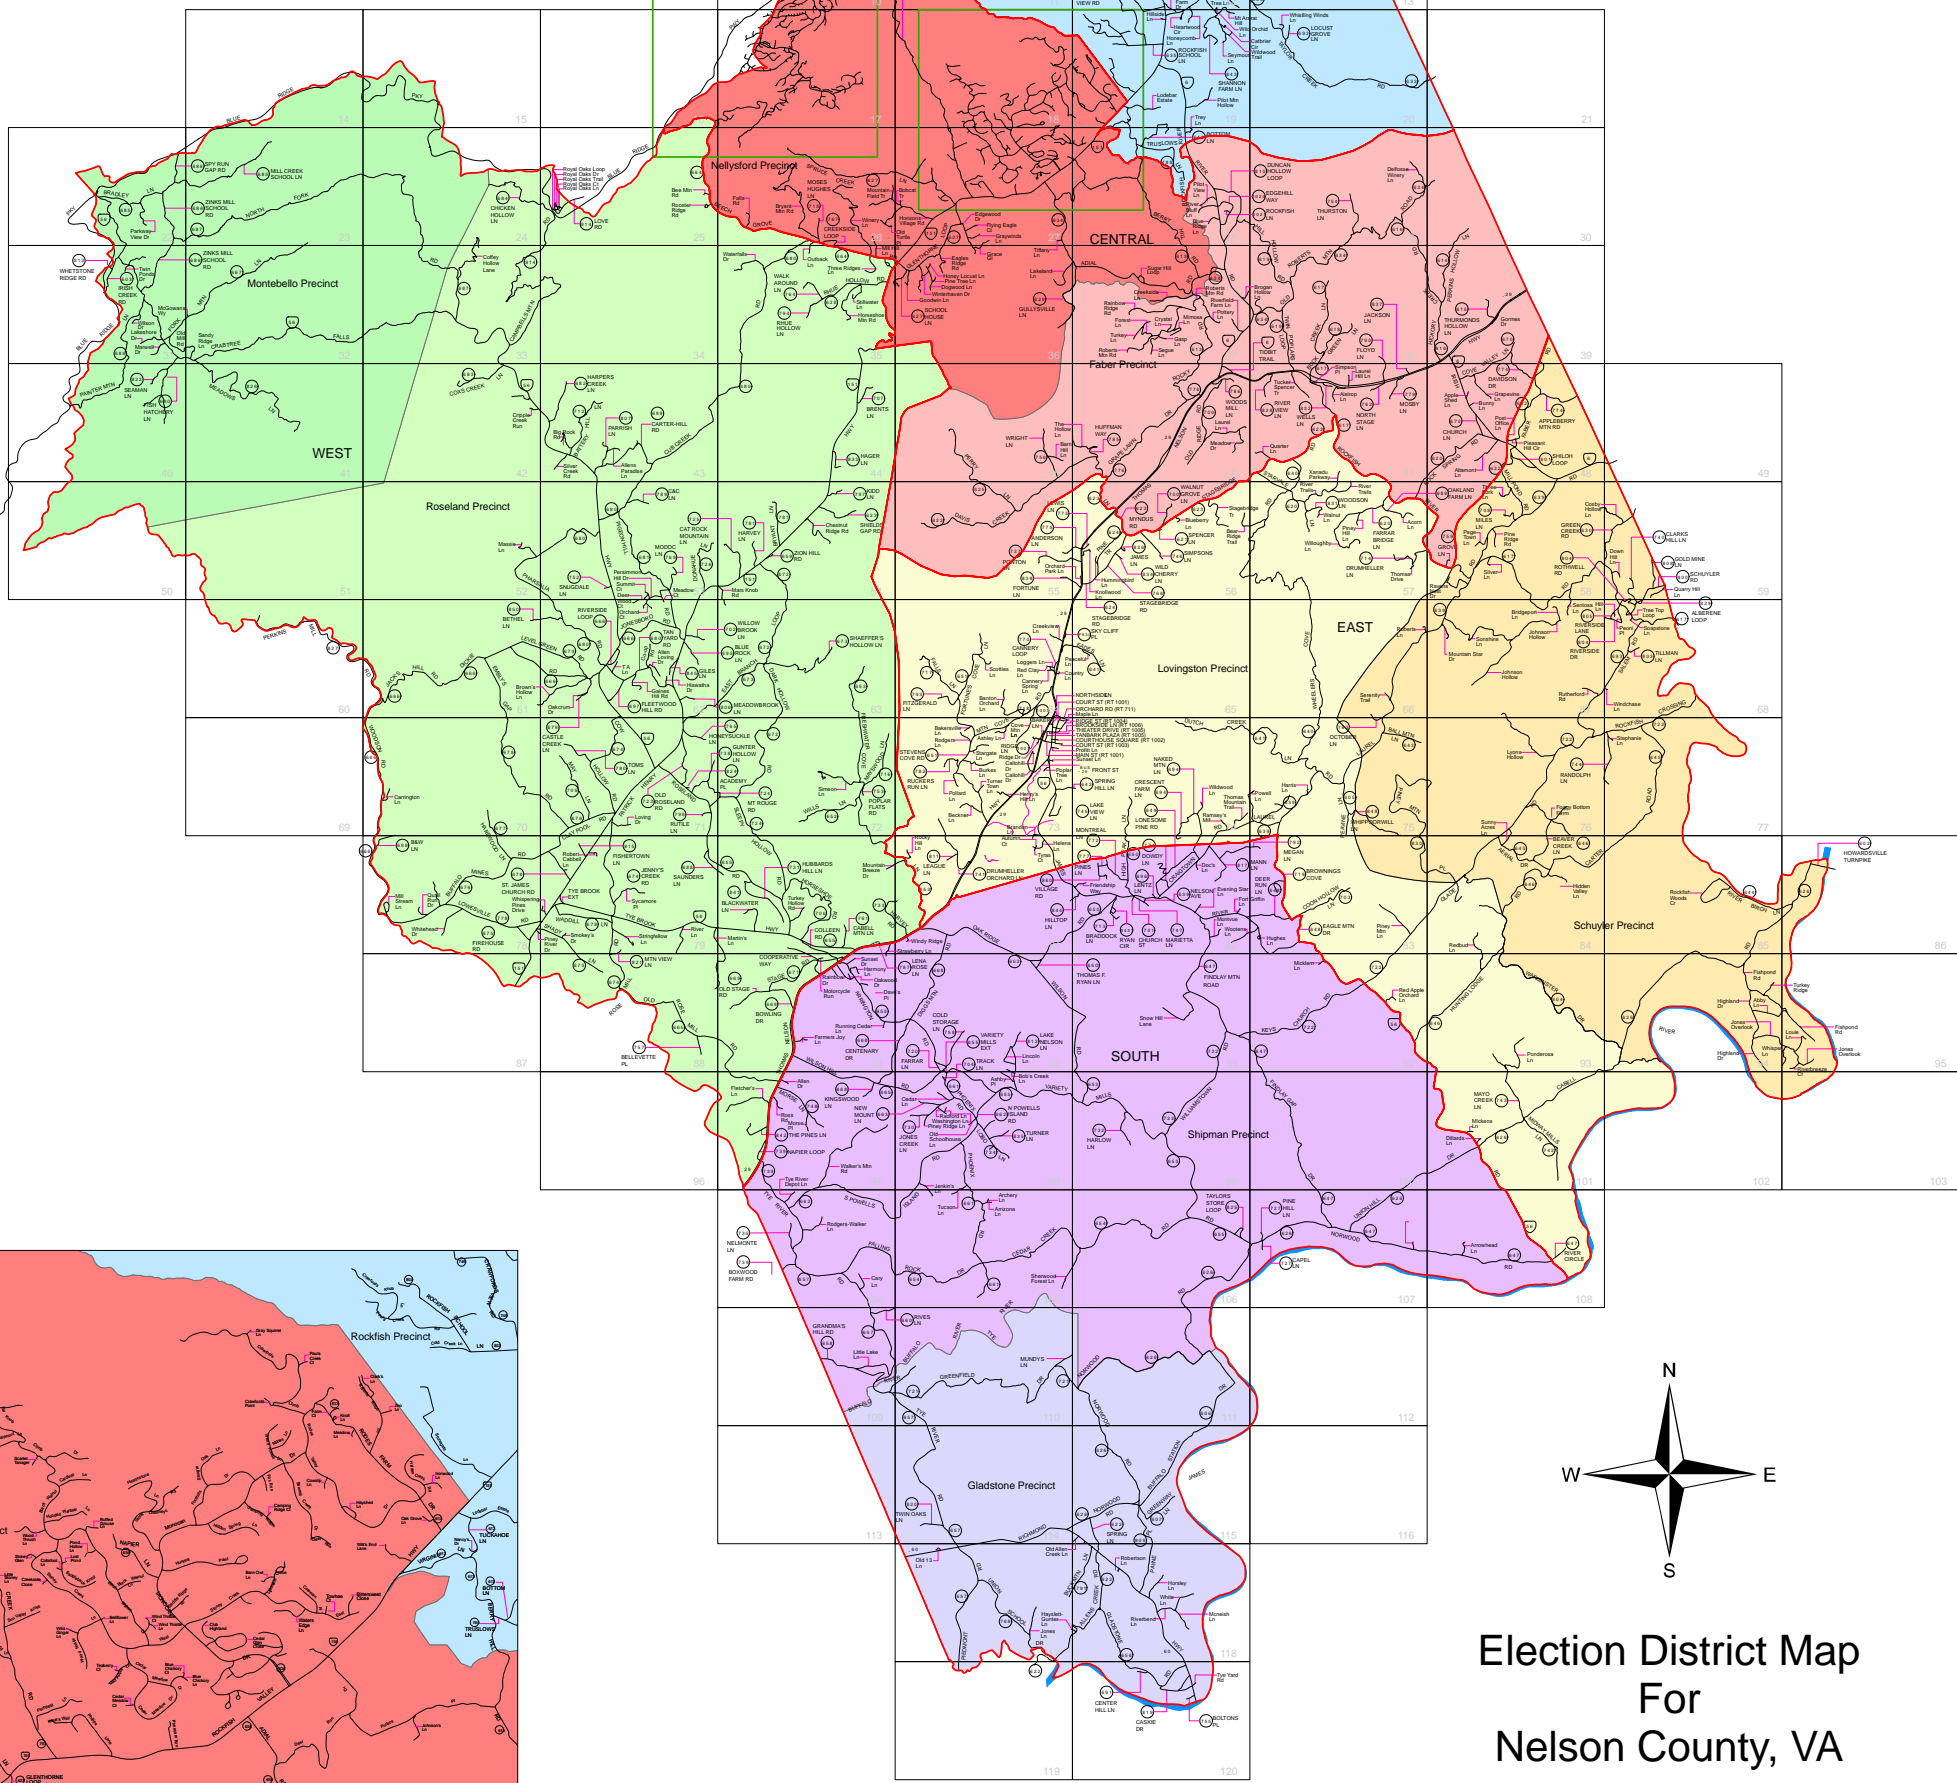

Wintergreen

**Election District Map
For
Nelson County, VA**

Date: 12 July 2011

Stoney Creek