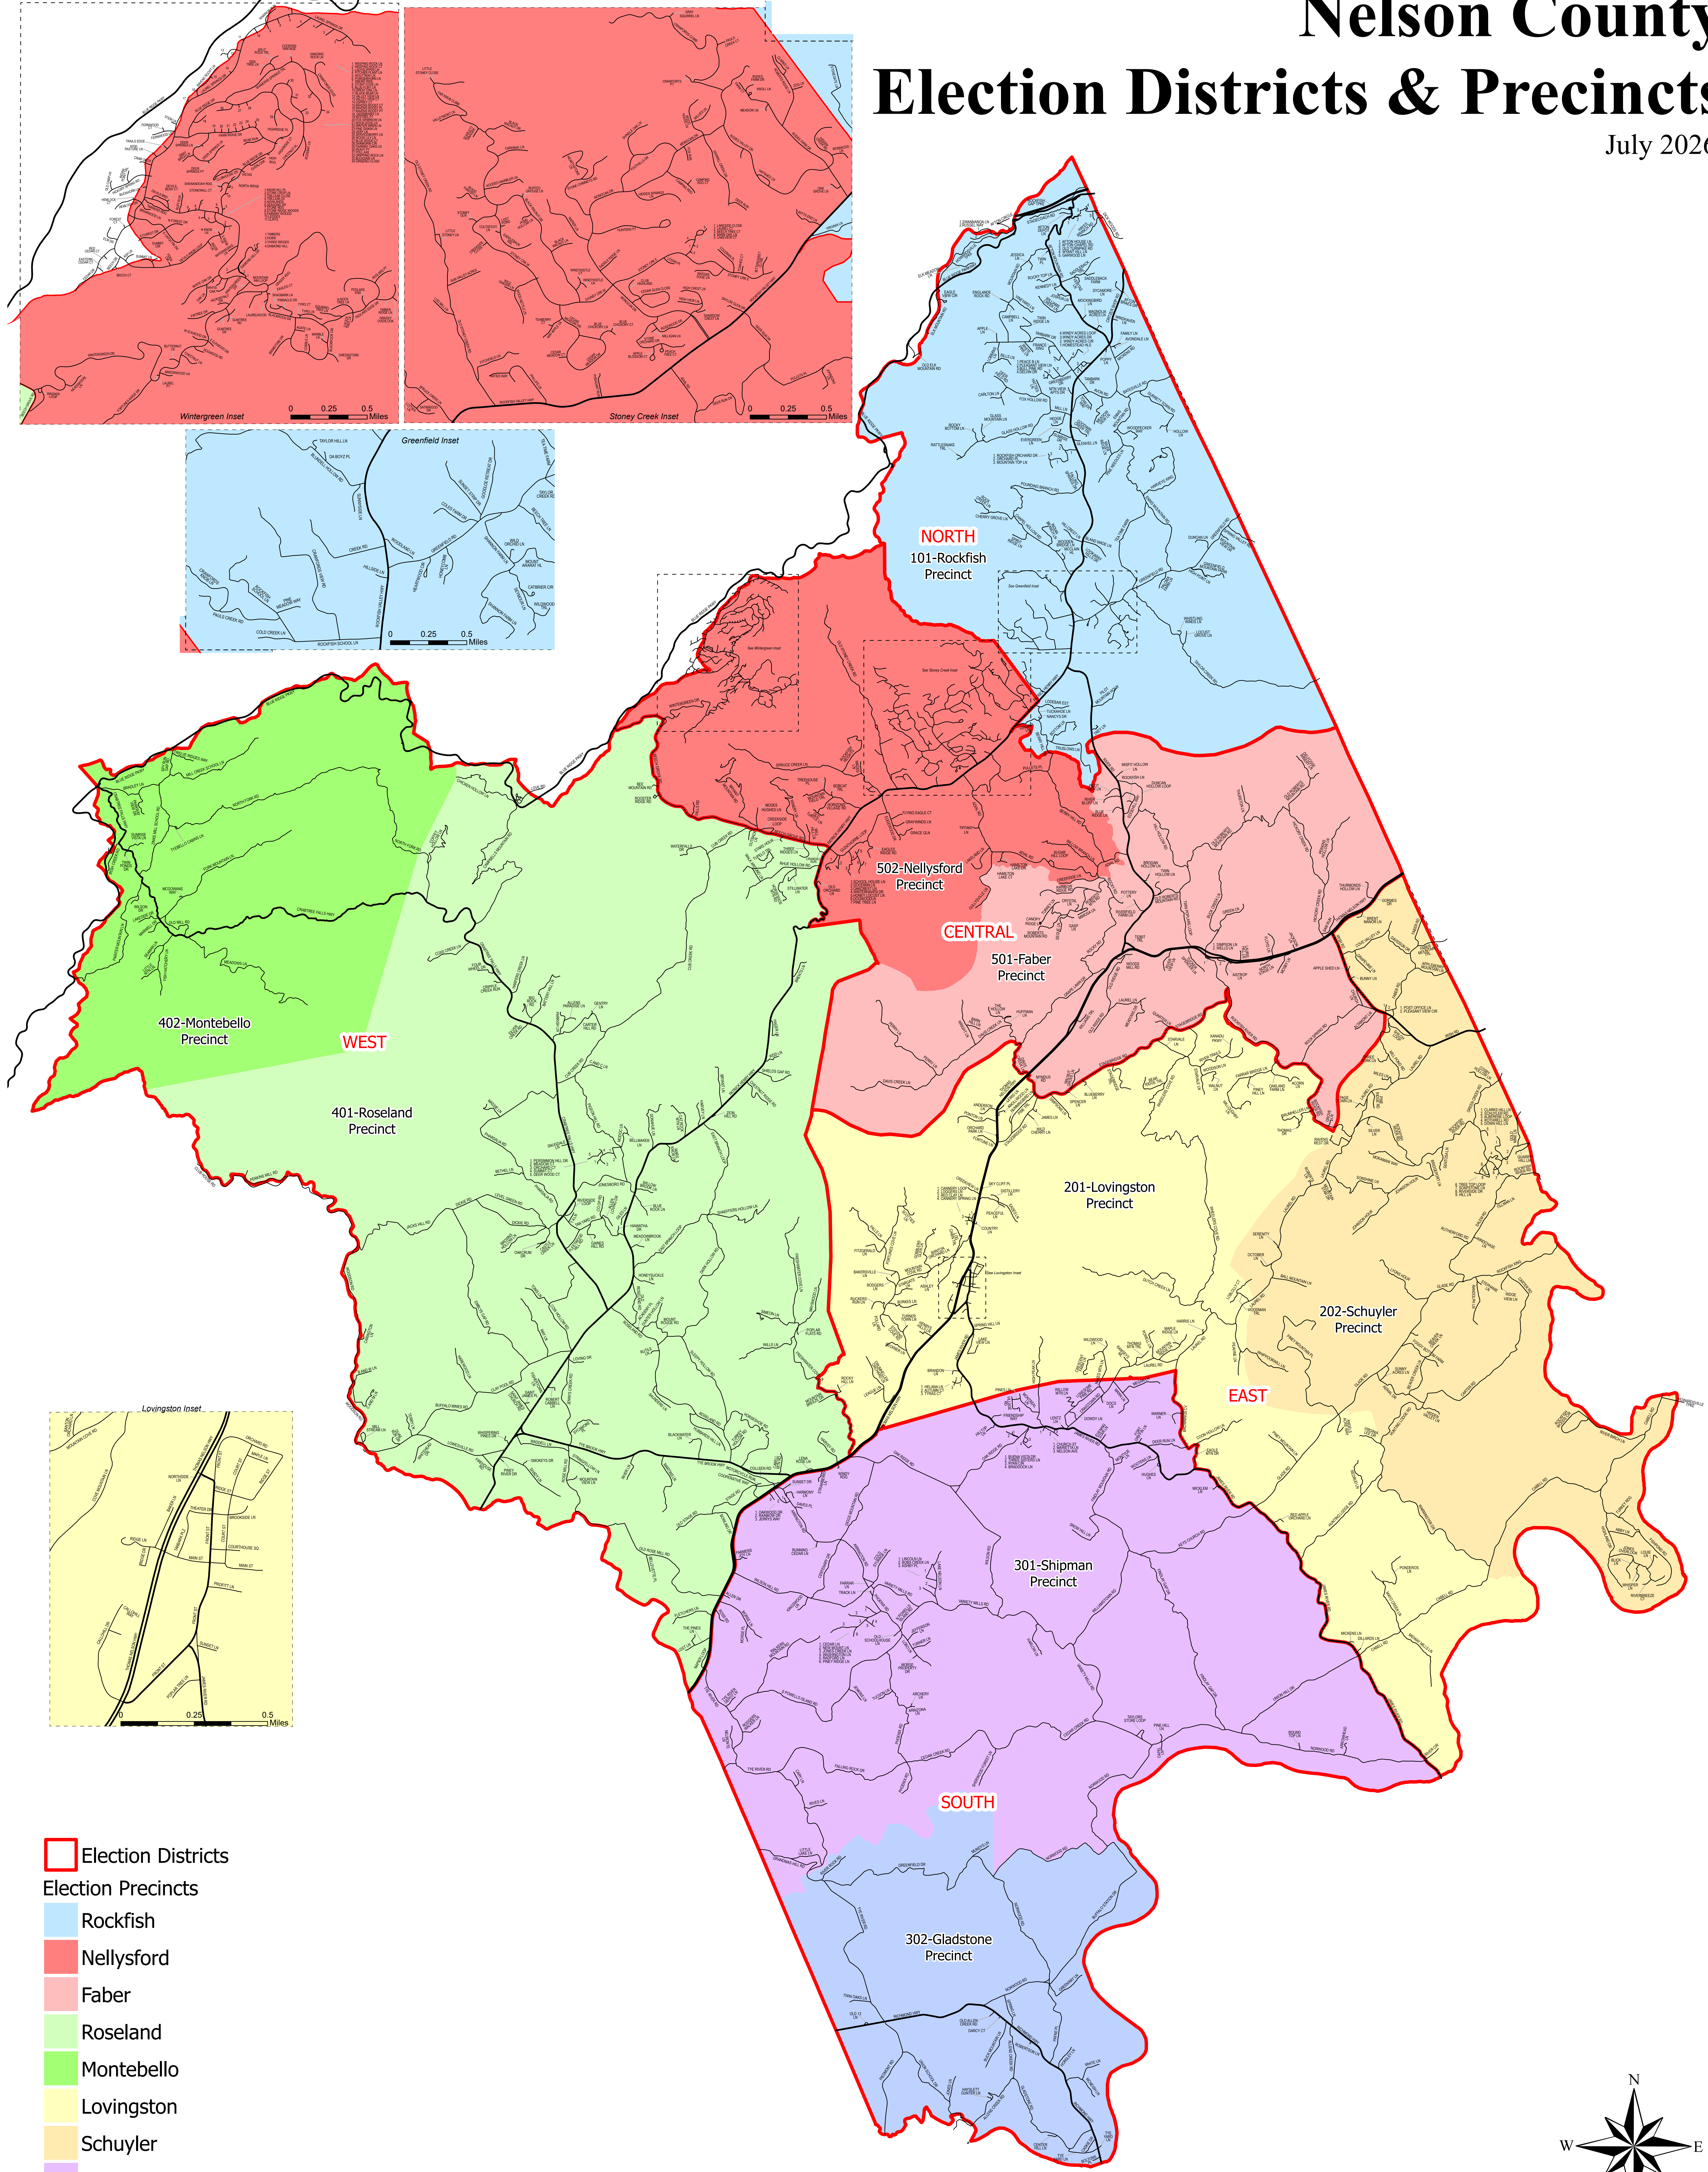

Nelson County Election Districts & Precincts

July 2026

- Election Districts
- Election Precincts
 - Rockfish
 - Nellysford
 - Faber
 - Roseland
 - Montebello
 - Lovington
 - Schuyler
 - Shipman
 - Gladstone