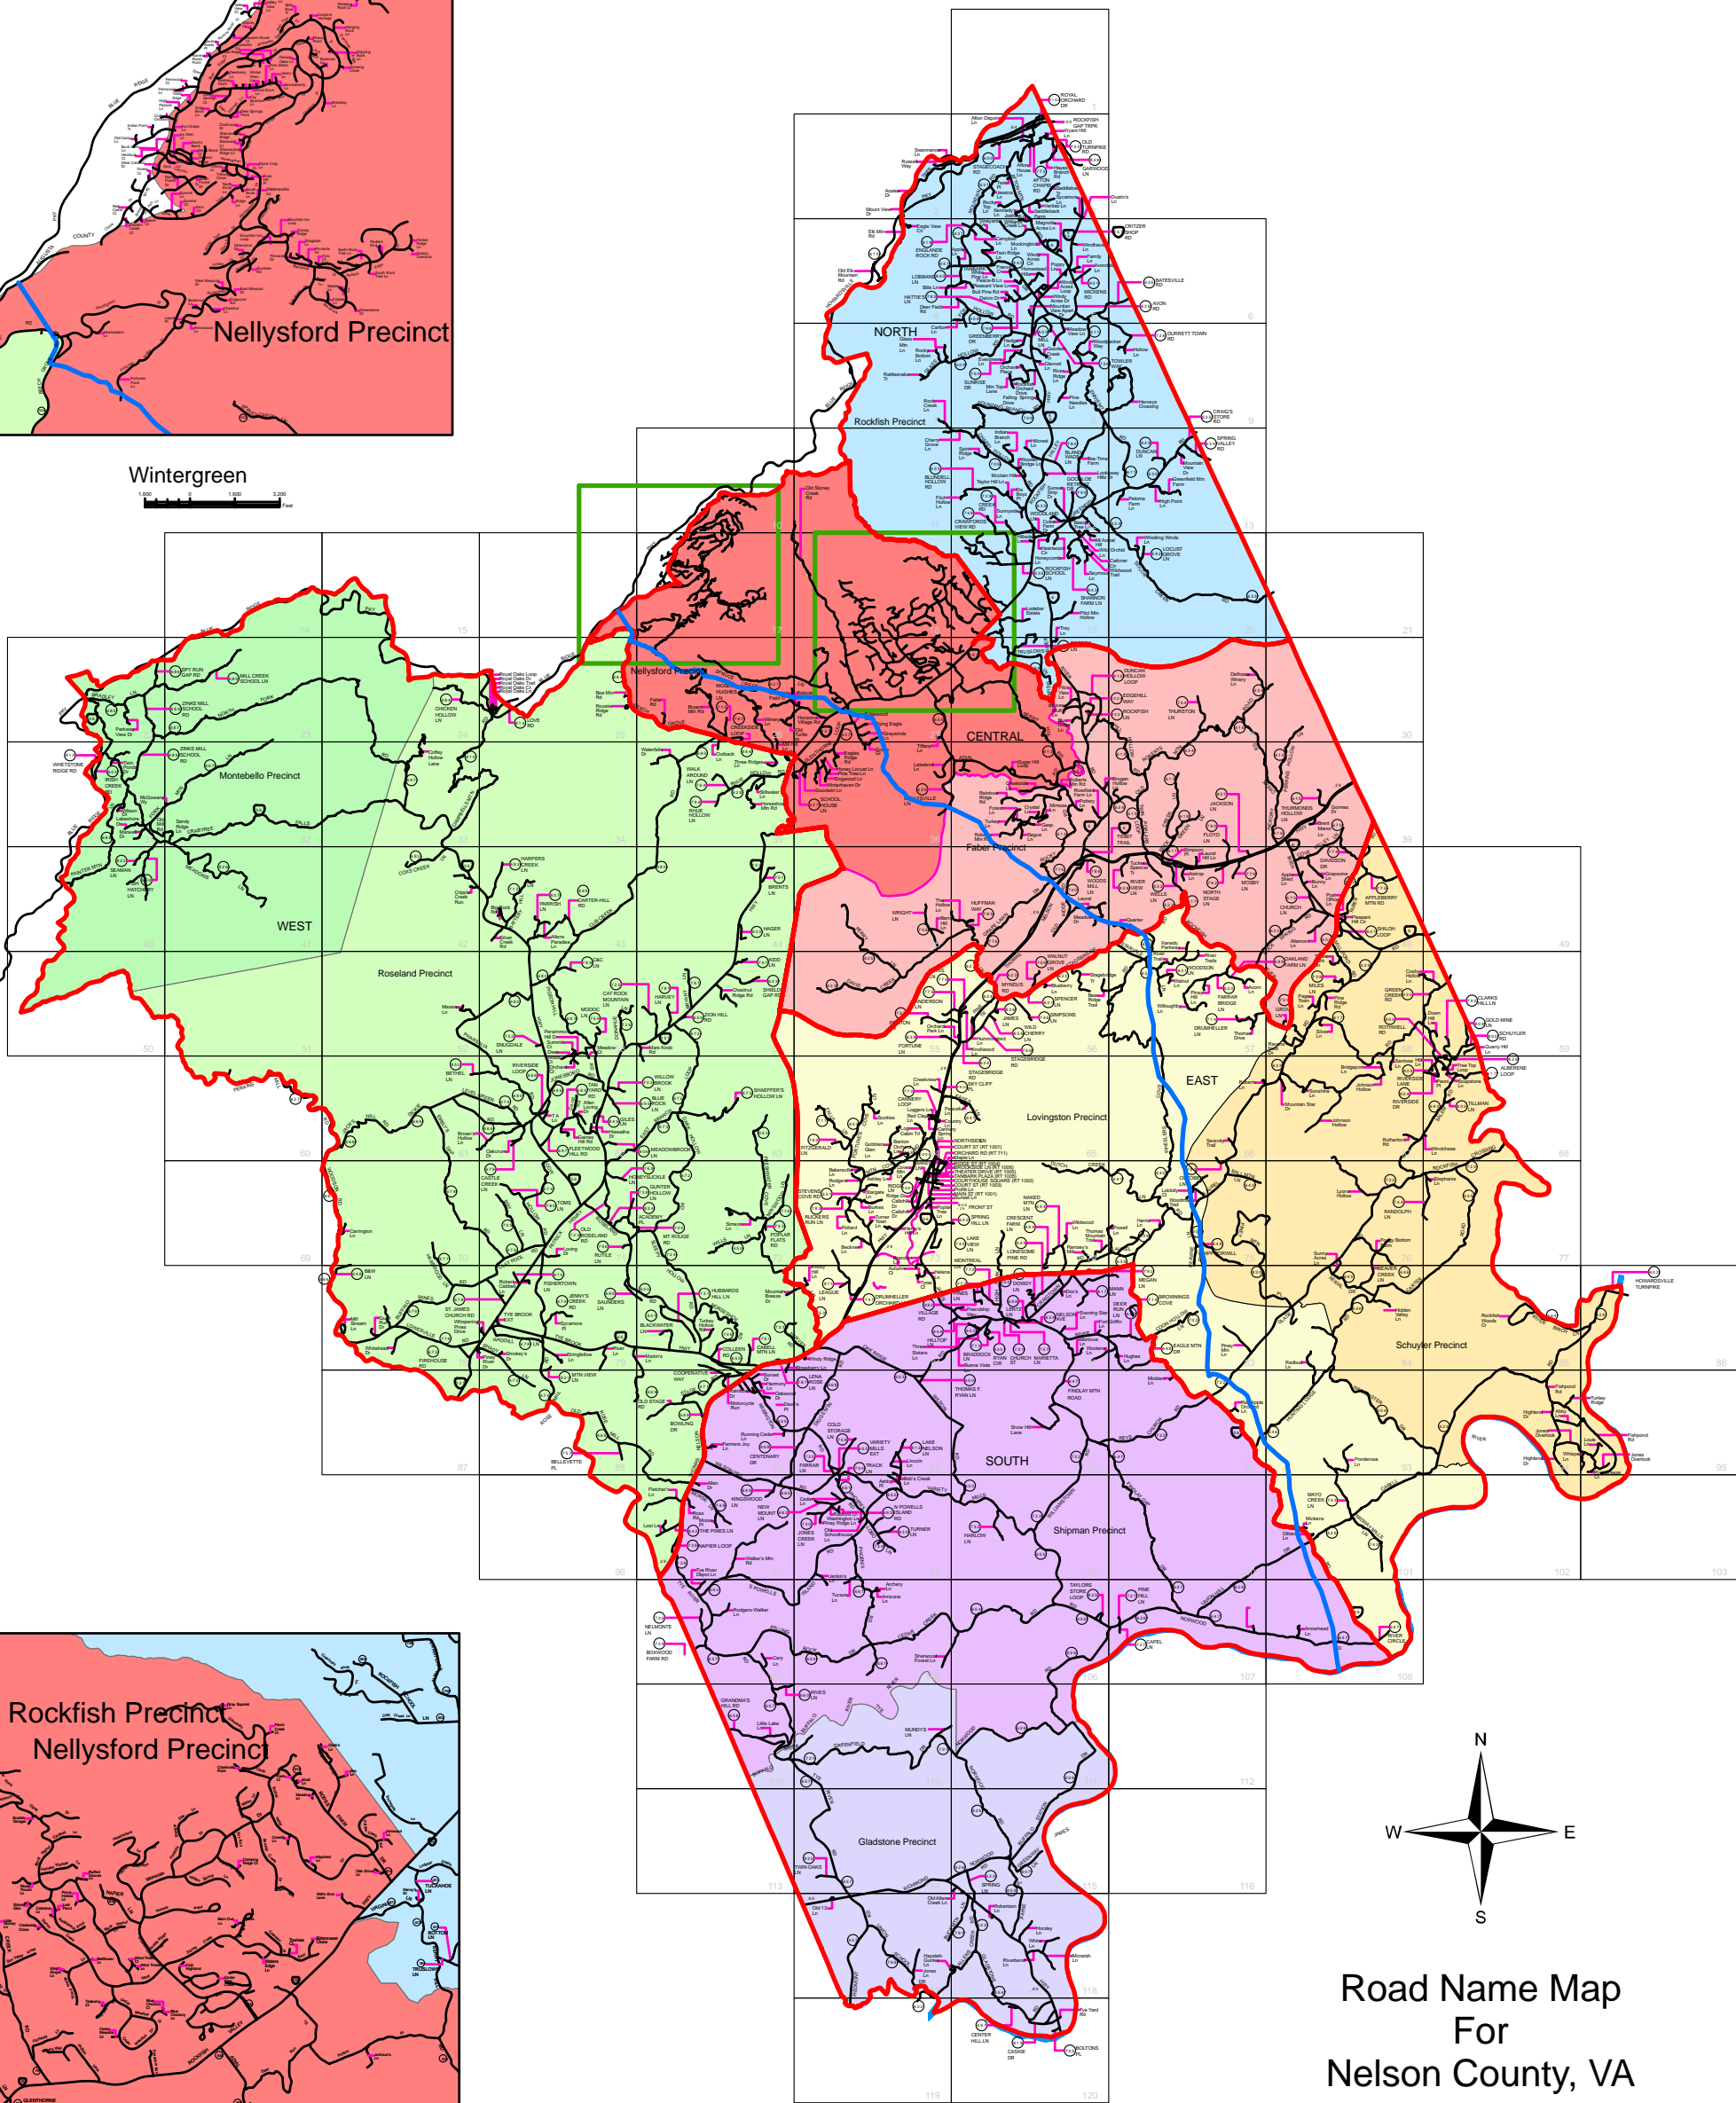

Wintergreen

Stoney Creek

Road Name Map
For
Nelson County, VA

Date: 24 January 2013